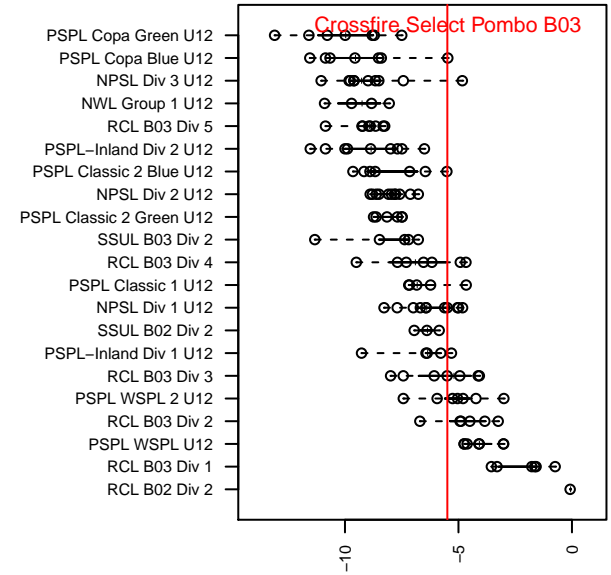

Crossfire Select Pombo B03

Crossfire Select SC
 Redmond, WA
 B03 total strength=701
 attack=0.76 defense=0.66
 fall league = NPSL Div 1 U12
 spr league = Spr NPSL Div 1 U12

alt names used:
 17 Crossfire Select B03 Pombo
 Crossfire Select Pombo BU03
 Crossfire Select Pombo BU03
 Crossfire Select B03 Pombo
 Crossfire Select B03 Pombo
 Crossfire Select B03-Pombo
 Crossfire Select B03 Pombo

**attack and defense variance (black dot)
relative to other teams
and top 10 in region**

**attack and defense rating
relative to others at age
and all opponents in last 13 months**

Performance relative to 13 month average