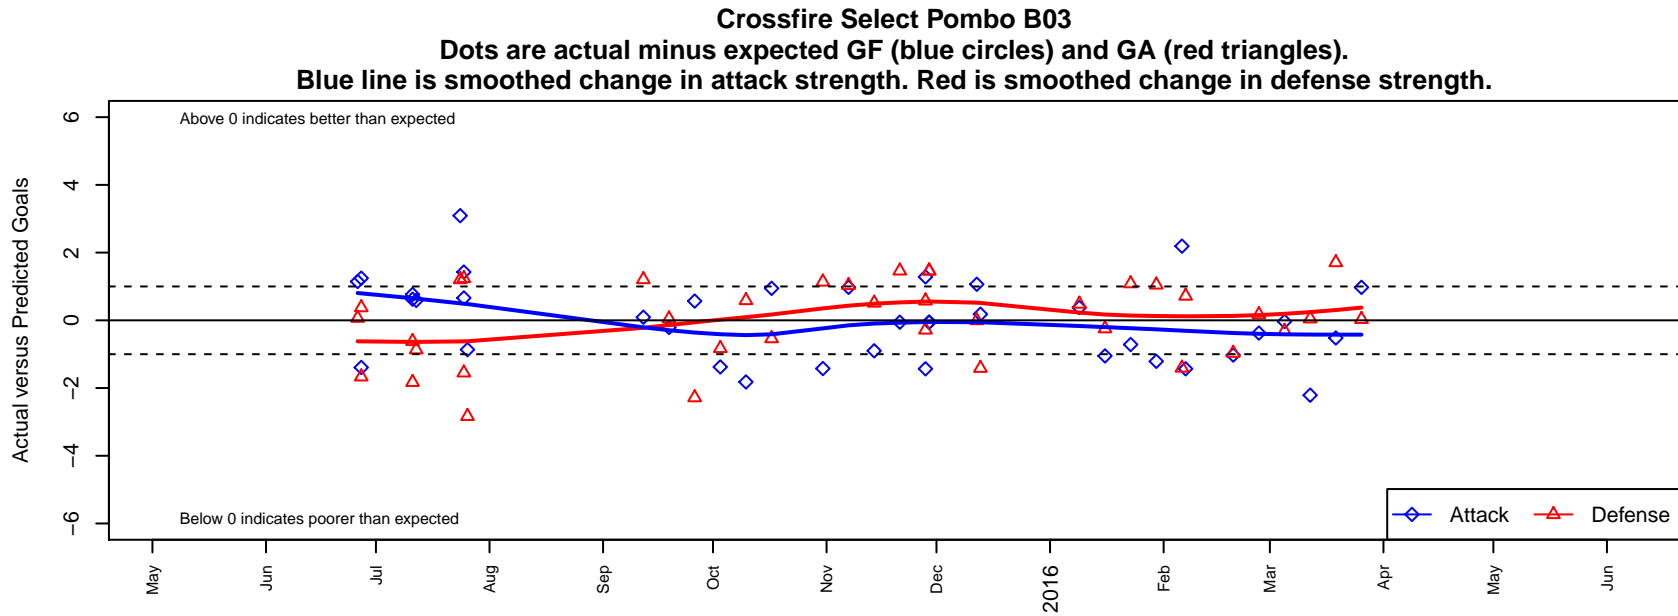

Crossfire Select Pombo B03

Crossfire Select SC
 Redmond, WA
 B03 total strength=701
 attack=0.76 defense=0.66
 fall league = NPSL Div 1 U12
 spr league = Spr NPSL Div 1 U12

alt names used:
 17 Crossfire Select B03 Pombo
 Crossfire Select Pombo BU03
 Crossfire Select Pombo BU03
 Crossfire Select B03 Pombo
 Crossfire Select B03 Pombo
 Crossfire Select B03-Pombo
 Crossfire Select B03 Pombo

**attack and defense variance (black dot)
relative to other teams
and top 10 in region**

**attack and defense rating
relative to others at age
and all opponents in last 13 months**

Performance relative to 13 month average